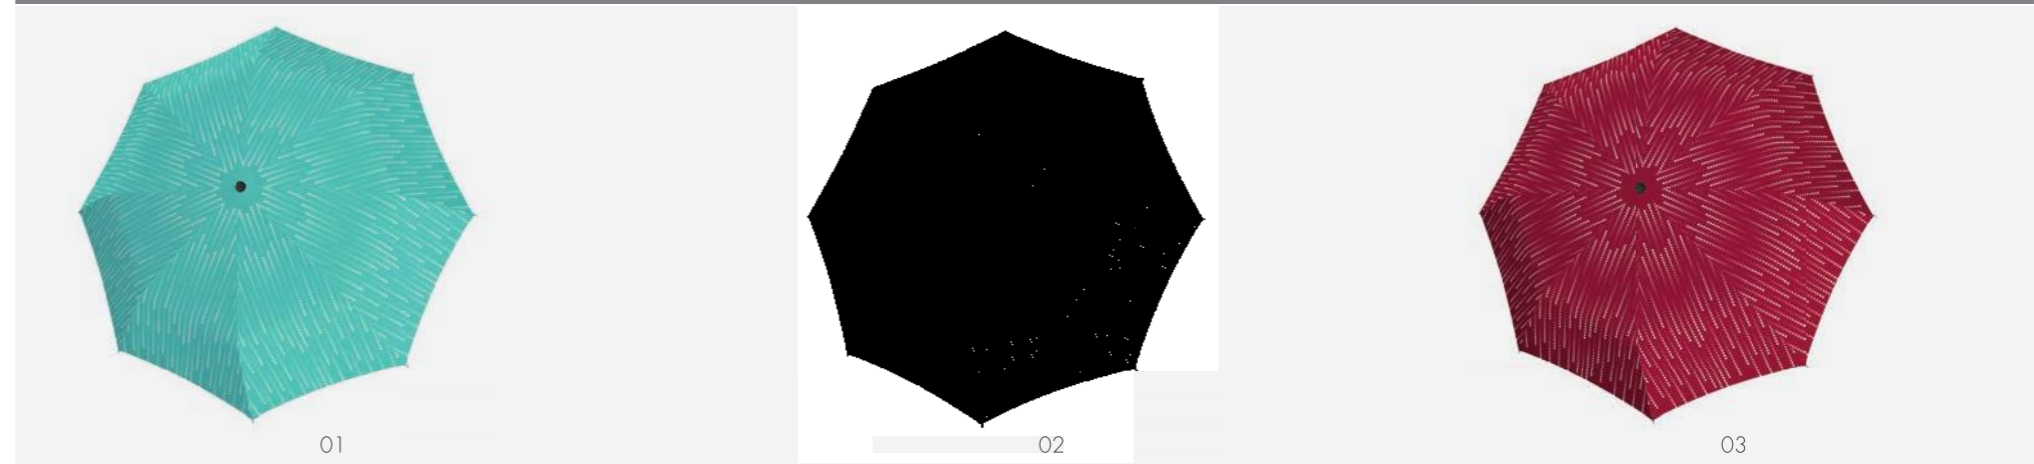

FARBVARIANTEN

CARBONSTEEL
CARBON
FIBER
SPECIALS
ART
KIDS
DERBY
PRIMO
POS