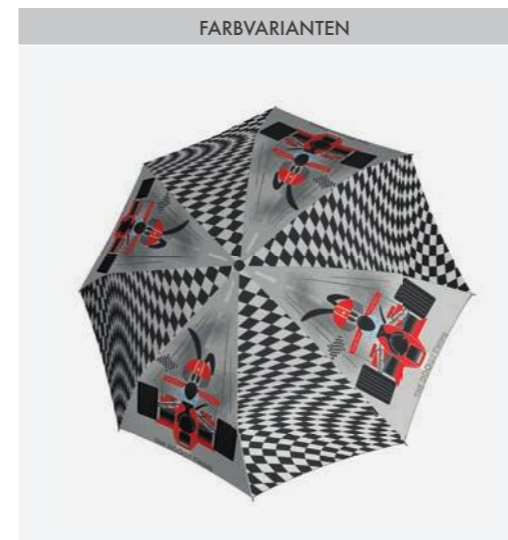

THE DOOGY TWINS®

KIDS DOOGY RACER
7268001
fibreglass polyester

79 cm
205 g
59 cm
42/8

VE 2 STÜCK

FARBVARIANTEN